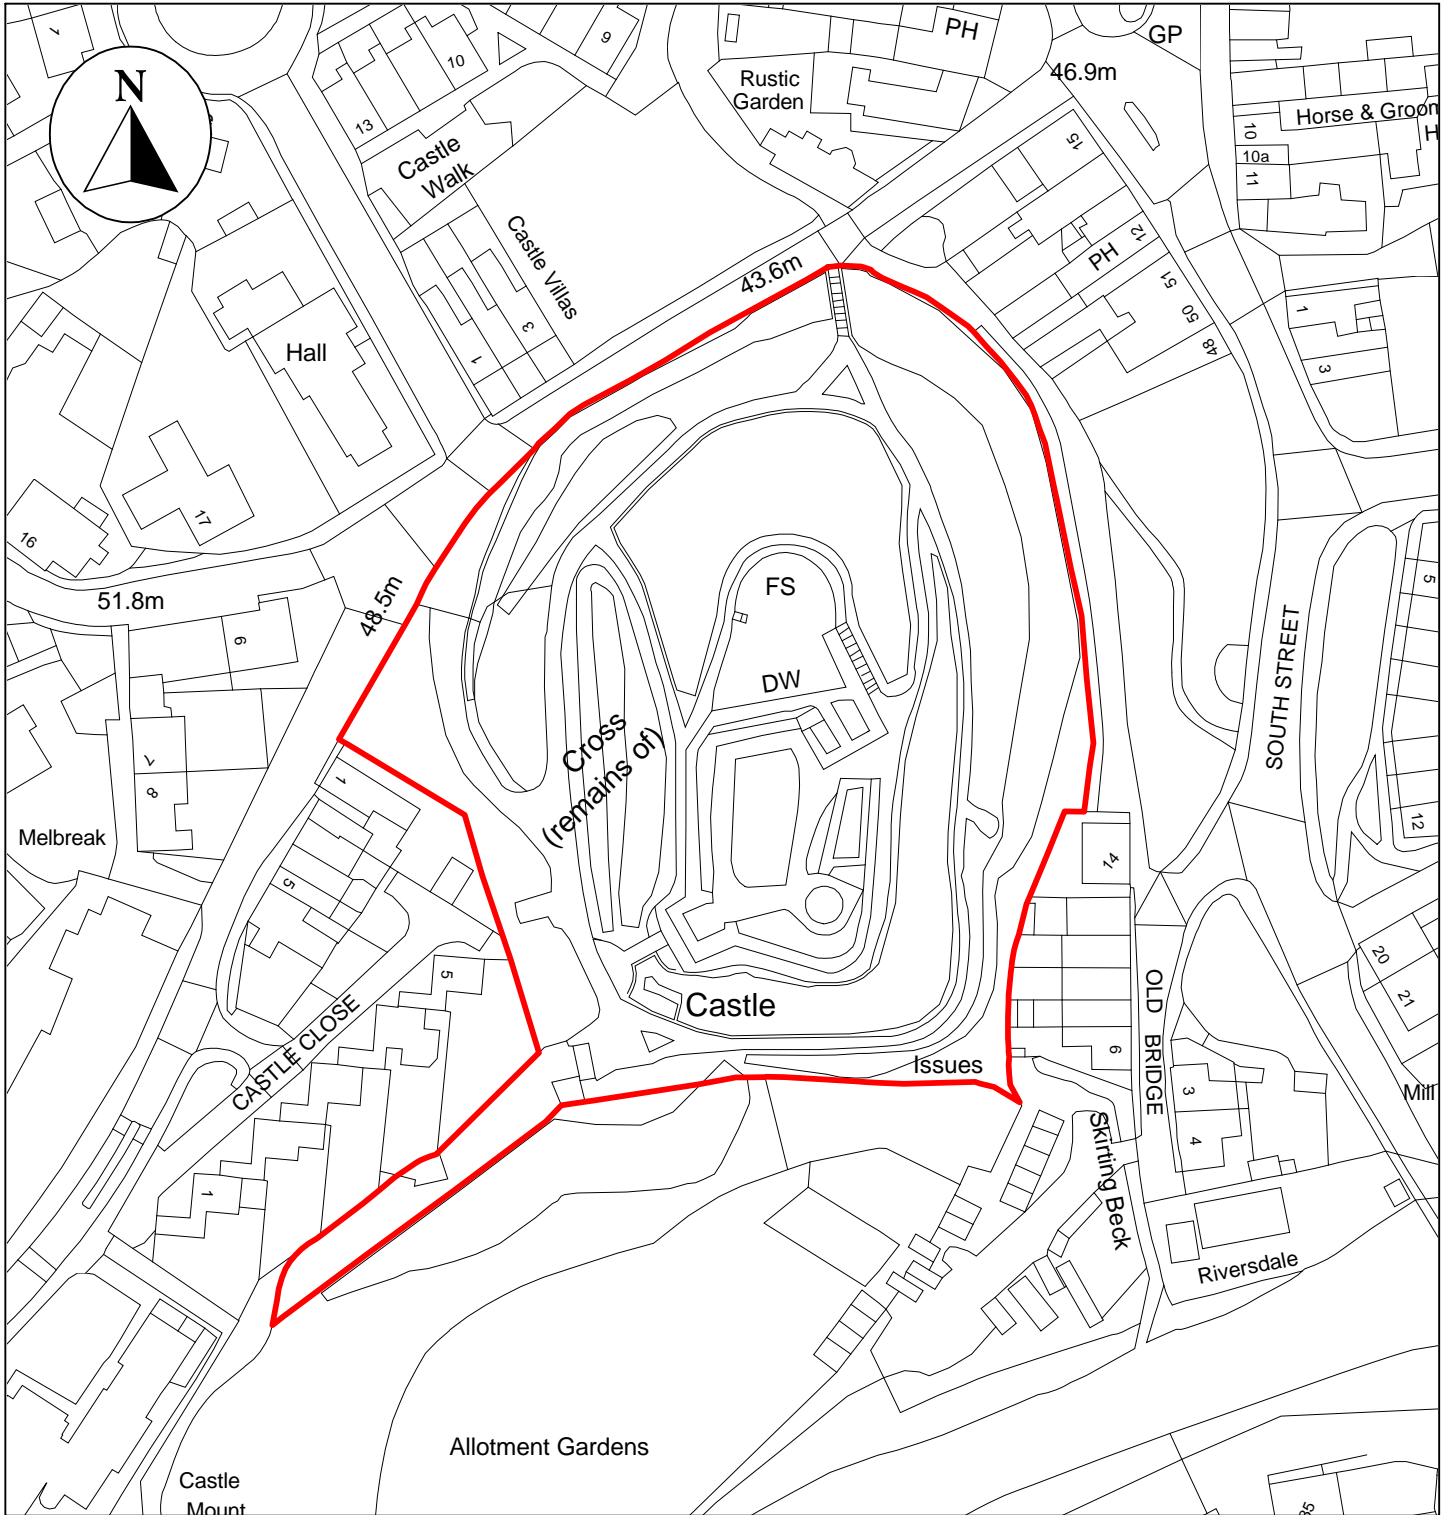

Public Space Protection Order Cumberland Council 2024

ANTI-SOCIAL BEHAVIOUR CRIME AND
POLICING ACT 2014

Egremont Castle, Castle Villas, Bookwell, Egremont, CA22 2JW

Neighbourhoods
Education and Enforcement
Allerdale House
Workington
CA14 3YJ

Scale: 1 : 1,250
Date: February 2024

©crown copyright database rights 2024
ordnance survey AC0000861732